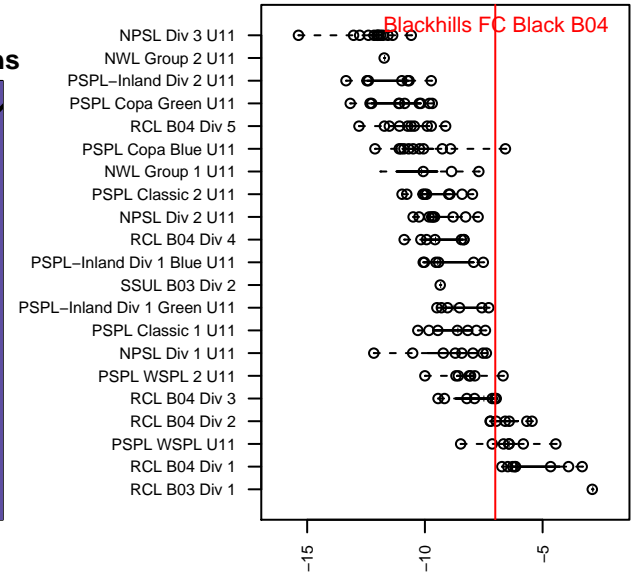

Blackhills FC Black B04

Blackhills FC
 Olympia, WA
 B04 total strength=549
 attack=0.76 defense=0.23
 fall league = RCL B04 Div 3
 spr league = Win RCL B04 Div 3

alt names used:
 Blackhills FC B 04 Black A
 Blackhills FC B04 Black A
 Blackhills FC B 04 Black A
 Blackhills FC B04 Black A
 Blackhills FC B04 Black A

Venues played:
 2015 Clash At the Border Bronze/Copper U11
 2015 River Jam Samba U11
 2015 RCL B04 Div 3
 2015 Win RCL B04 Div 3
 2015 WYS Presidents Cup B04 Division 2

Blackhills FC Black B04
 Dots are actual minus expected GF (blue circles) and GA (red triangles).
 Blue line is smoothed change in attack strength. Red is smoothed change in defense strength.

**attack and defense variance (black dot)
relative to other teams
and top 10 in region**

**attack and defense rating
relative to others at age
and all opponents in last 13 months**

Performance relative to 13 month average