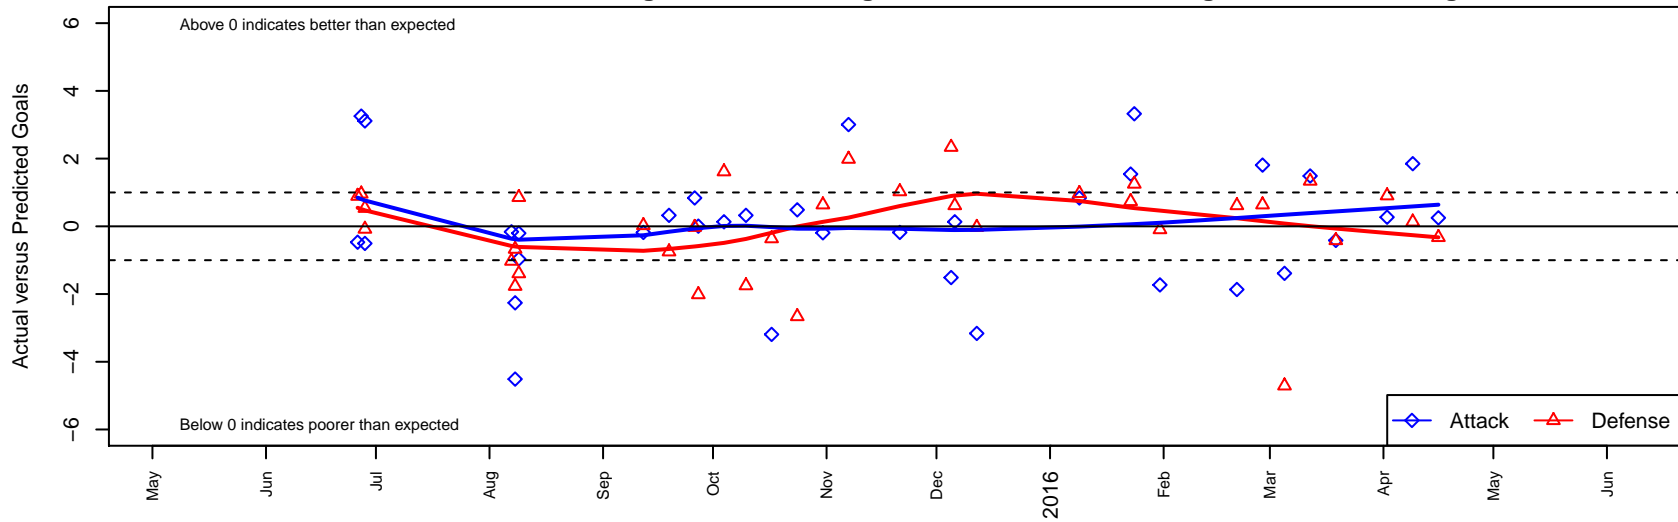

Blackhills FC Black B04

Blackhills FC
 Olympia, WA
 B04 total strength=549
 attack=0.76 defense=0.23
 fall league = RCL B04 Div 3
 spr league = Win RCL B04 Div 3

alt names used:
 Blackhills FC B 04 Black A
 Blackhills FC B04 Black A
 Blackhills FC B 04 Black A
 Blackhills FC B04 Black A
 Blackhills FC B04 Black A

Venues played:
 2015 Clash At the Border Bronze/Copper U11
 2015 River Jam Samba U11
 2015 RCL B04 Div 3
 2015 Win RCL B04 Div 3
 2015 WYS Presidents Cup B04 Division 2

Blackhills FC Black B04
 Dots are actual minus expected GF (blue circles) and GA (red triangles).
 Blue line is smoothed change in attack strength. Red is smoothed change in defense strength.

**attack and defense variance (black dot)
relative to other teams
and top 10 in region**

**attack and defense rating
relative to others at age
and all opponents in last 13 months**

Performance relative to 13 month average